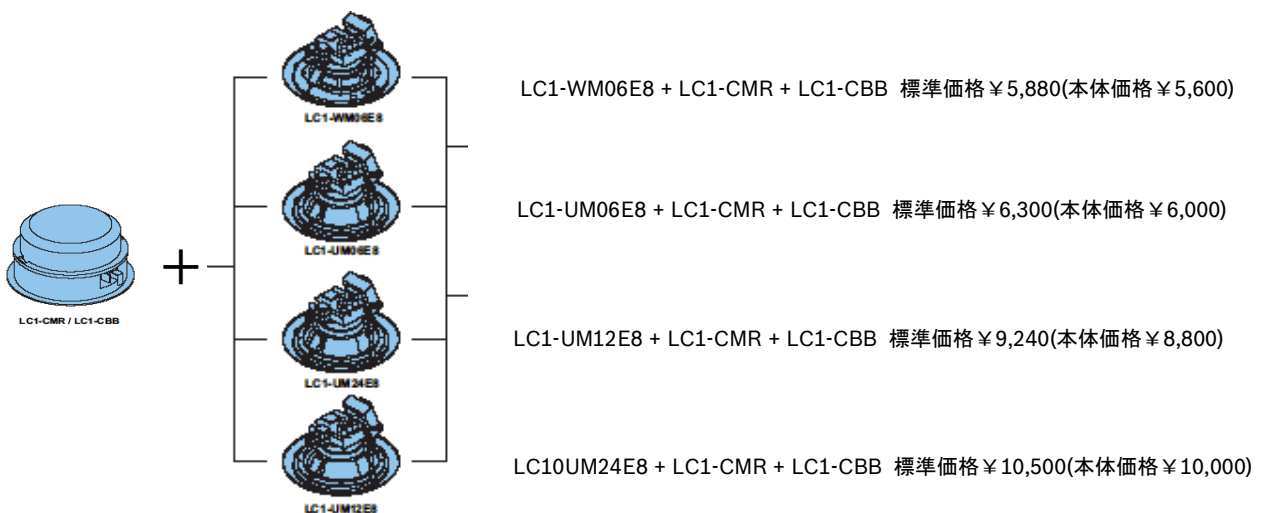

Ceiling Speaker セット価格

Set A (Speaker + LC1-MMSB)

Set B (Speaker + LC1-CMR + LC1-CBB)

LC1 Modular Ceiling Loudspeaker Range

LC1-MMSB 標準価格 ¥630(本体価格 ¥600)

Mounting support bracket

寸法: 215 x 125 x 56mm

カラー: Zinc Plated