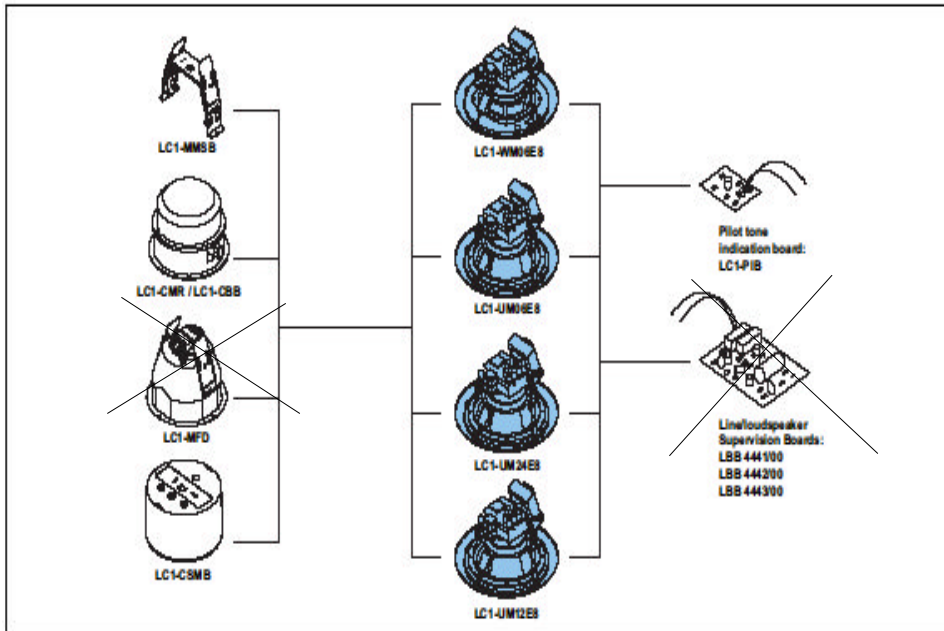

Ceiling Speaker セット価格

Set A (Speaker + LC1-MMSB)

Set B (Speaker + LC1-CMR + LC1-CBB)

LC1 Modular Ceiling Loudspeaker Range

LC1-MMSB 標準価格 ¥630(本体価格 ¥600)

Mounting support bracket

寸法: 215 x 125 x 56mm

カラー: Zinc Plated