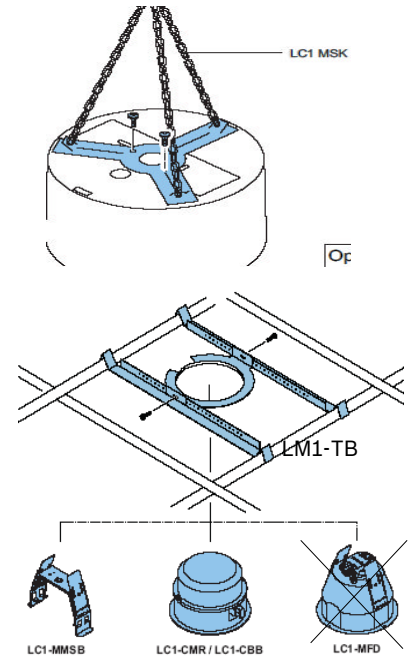

Ceiling Speaker セット価格

Set A (Speaker + LC1-MMSB)

Set B (Speaker + LC1-CMR + LC1-CBB)

LC1 Modular Ceiling Loudspeaker Range

LC1-MMSB 標準価格 ¥630(本体価格 ¥600)

Mounting support bracket

寸法: 215 x 125 x 56mm

カラー: Zinc Plated